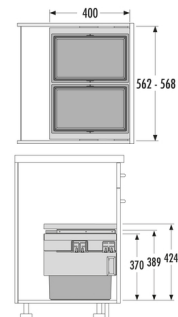

## CARGO SYNCHRO

Hailo AS Cargo Synchro 600  
28/28

3608621

GTIN: 4007126368317

For front-mount-door cabinets of 600 mm width

SLIDE

2 BUCKET

56 l

TOTAL

FOR CABINET WIDTH:

60 cm

### SPECIFICATIONS

Type of installation Slide	yes
Cabinet-width min. (cm)	60
Cabinet-width max. (cm)	60
Suitable for cabinet width (cm)	60
available Cabinet-depth min. (mm)	405
Sidewall mounted	yes
Slides	covered, dampened slides with self-closing device with fully synchronized over-travel
Side-wall thickness (mm)	16-19
Product dimensions (WxDxH) (mm)	562-568 x 400 x 424
Packing dimensions (WxDxH) (mm)	575 x 340 x 480
System-depth (mm)	400
Lid	Pullout metal/plastic system lid, with anti-slip rubber mat
Number of bins	2
Total volume (l)	56
Color metal parts	dark grey

### SKETCHES

Color plastic parts	dark grey
Weight incl. packing (kg)	11,8